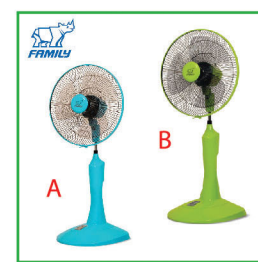

FAMILY 16" Slide Fan Model : ICY
Code : 120051747 (A : Light Blue)
Code : 120051748 (B : Green)
15,000 Points or
9,000 Points + 600 Baht

- 106 cm height adjusting stem. Lowest height is 96 cm. 16", 3-blade.
- 3-wind speed settings. Height adjustable.
- Automatic power cut when heated to prevent short-circuit.
- ISO-2008 and TS certified. No 5 Energy Saving Label.
- 1-year warranty.